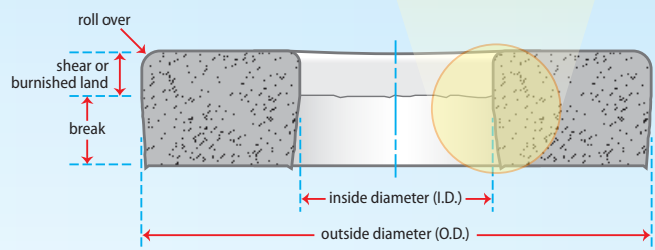

Visit bokers.com/washerguide for more information.

Edge Conditions for Stampings and Washers

Burrs are a normal by-product of the metal stamping blank and piercing process. They can have ragged, sharp and uneven edges.

For more information, please contact one of our estimators for assistance at [800-927-4377](tel:800-927-4377).

MATERIAL THICKNESS	WHEN DEBURRING IS NOT SPECIFIED	WHEN DEBURRING IS SPECIFIED SUCH AS "MUST BE BURR FREE"
.010" or less	.001"	.0005"
.011" - .039"	.002"	.001"
.040" - .079"	.003"	.002"
.080" - .125"	.004"	.003"
.126" or more	.006"	.004"

Boker's maximum burr on metallic washers and stampings

Feature Size: This is to be measured only in cut portion of the hole and cut portion of the outside diameter.

Shear or Burnished Land: This is a burnished area which is approximately one third of the material thickness.

Break: This is an area which is tapered about three degrees. This area has a rougher surface than the shear area.

Roll Over: This area is a natural consequence of the punching process and the mechanical properties of the material being punched and the die application techniques employed.