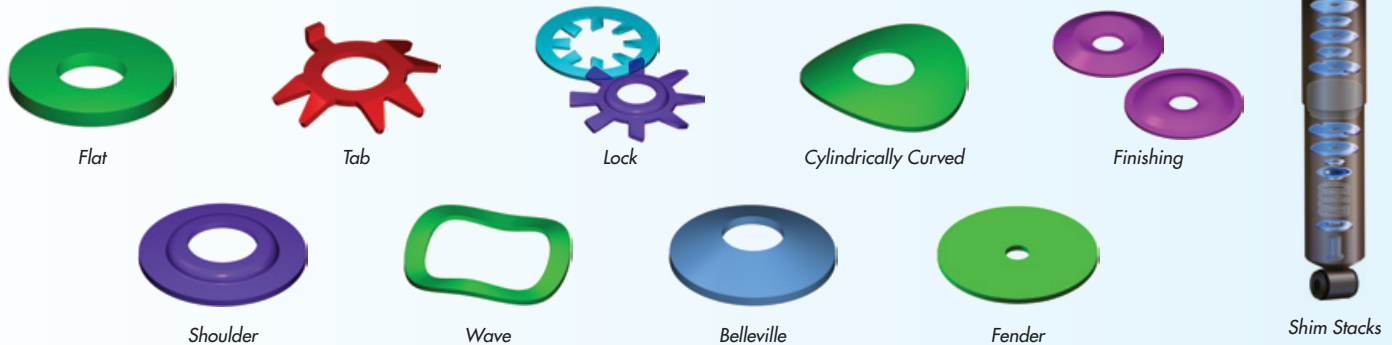

Lock: Designed to secure fasteners that have a tendency to rotate or lose friction. Often paired with a flat washer to evenly disburse load without deforming the assembly.

Cylindrically Curved: They offer the most uniform spring constant of any of the spring washer types.

Finishing: Also referred to as "countersunk" washers, finishing washers are often found on consumer products and used as an appearance part where the washer catches the head of a fastener, allowing it to sit flush with its surrounding surface.

Shoulder: Shoulder washers, also known as "step" or "flange" washers, have an appearance of a low-crowned top hat and an integral cylindrical sleeve. The sleeve is designed to mate with a cutout and segregates the fastener from the material it is secured to.

Wave: These washers are ideal for obtaining loads when the load is static or the working range is small and the amount of axial space is limited.

Belleville: Deliver the highest load capacity of all the spring washers and are very common in thermal expansion applications.

Fender: Fender washers have an outside diameter that is much larger in proportion to the center hole to distribute a load evenly across a large surface area.

Shim Stacks: Ideal for simple and complex applications as they offer exact dimensions for precise spacing.

Visit bokers.com/washerguide for more information.