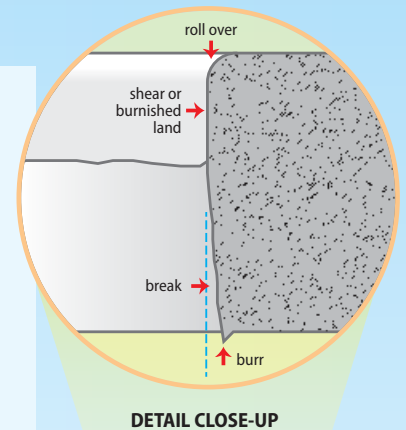

Visit bokers.com/washerguide for more information.

Edge Conditions for Stampings and Washers

Burrs are a normal by-product of the metal stamping blank and piercing process. They can have ragged, sharp and uneven edges.

For more information, please contact one of our estimators for assistance at [800-927-4377](tel:800-927-4377).

MATERIAL THICKNESS	WHEN DEBURRING IS NOT SPECIFIED	WHEN DEBURRING IS SPECIFIED SUCH AS "MUST BE BURR FREE"
.010" or less	.001"	.0005"
.011" - .039"	.002"	.001"
.040" - .079"	.003"	.002"
.080" - .125"	.004"	.003"
.126" or more	.006"	.004"

Boker's maximum burr on metallic washers and stampings

Feature Size: This is to be measured only in cut portion of the hole and cut portion of the outside diameter.

Shear or Burnished Land: This is a burnished area which is approximately one third of the material thickness.

Break: This is an area which is tapered about three degrees. This area has a rougher surface than the shear area.

Roll Over: This area is a natural consequence of the punching process and the mechanical properties of the material being punched and the die application techniques employed.