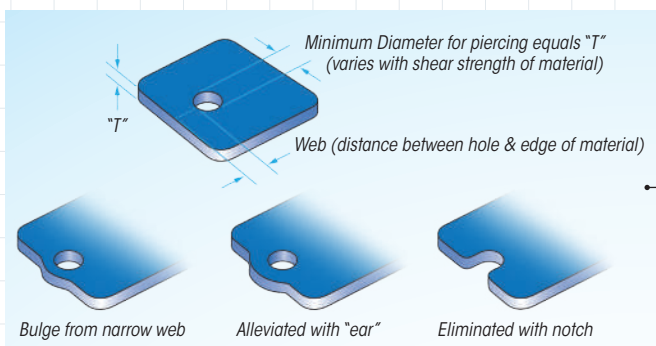

# Designer's Guide to Precision Metal Stampings

### The basics of metal stampings.

Precision metal stampings are produced by converting flat metal sheet or coil into engineered component parts for manufacturers. Parts can be flat and simple or complex profiles. Stampings are produced using a variety of punch presses that brings to bear ten to hundreds-of-tons of stamping pressure onto the sheet or coil. In their most basic operation, punch presses use a corresponding die and punch tool for flat blanking—a flat metal cutout of the exact periphery shape and size of the part. Additional metal forming stages are often employed to produce complex parts and profiles including piercing, and metal forming operations such as bending, drawing, flanging, embossing, rolling, and others.